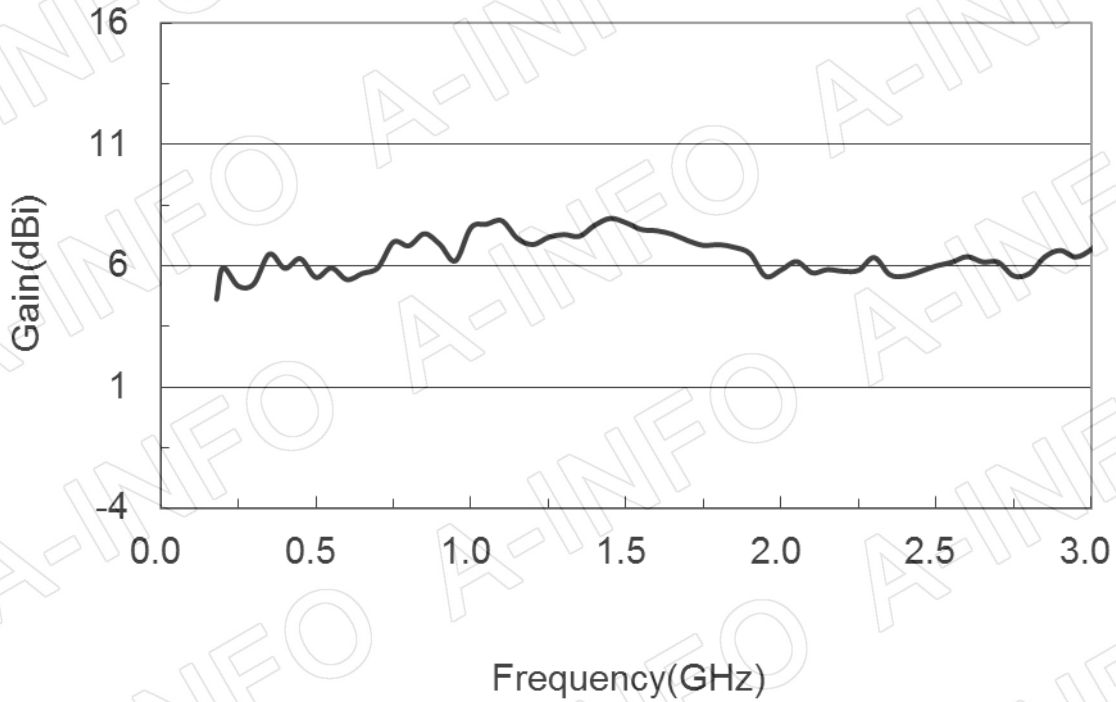

Test Results

1. Gain