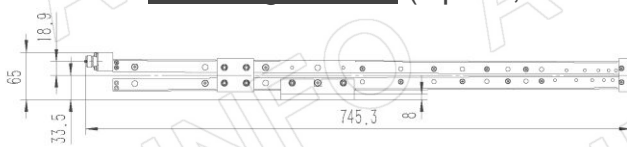

Technical Specification

| P/N:DS-18300 | |
|----------------------|-------------------------|
| Frequency Range(GHz) | 0.18 - 3.0 |
| Gain(dBi) | 6 Typ. |
| Polarization | Linear |
| 3dB Beamwidth(deg) | E Plane: 70 - 30 |
| | H Plane: 143 - 90 |
| VSWR | 2.0:1 Typ. / 3.0:1 Max. |
| Output | N-Female |
| Average Power(W CW) | 300 (150 @ 3.0GHz) |
| Peak Power(KW) | 3 |
| Material | Al |
| Size(mm) | 856.6 x 53.1 x 745.3 |
| Net Weight(Kg) | 0.90 Around |

| P/N:DS-18300C | |
|----------------------|-------------------------|
| Frequency Range(GHz) | 0.18 - 3.0 |
| Gain(dBi) | 6 Typ. |
| Polarization | Linear |
| 3dB Beamwidth(deg) | E Plane: 70 - 30 |
| | H Plane: 143 - 90 |
| VSWR | 2.0:1 Typ. / 3.0:1 Max. |
| Output | N-Female |
| Average Power(W CW) | 300 (150 @ 3.0GHz) |
| Peak Power(KW) | 3 |
| Material | Al |
| Size(mm) | 856.6 x 80 x 737.4 |
| Net Weight(Kg) | 1.00 Around |

| P/N:DS-18300E | |
|----------------------|-------------------------|
| Frequency Range(GHz) | 0.18 - 3.0 |
| Gain(dBi) | 6 Typ. |
| Polarization | Linear |
| 3dB Beamwidth(deg) | E Plane: 70 - 30 |
| | H Plane: 143 - 90 |
| VSWR | 2.0:1 Typ. / 3.0:1 Max. |
| Output | N-Female |
| Average Power(W CW) | 300 (150 @ 3.0GHz) |
| Peak Power(KW) | 3 |
| Material | Al |
| Size(mm) | 856.6 x 52 x 979 |
| Net Weight(Kg) | 1.35 Around |

Website: www.ainfoinc.com
Email: sales@ainfoinc.com

Outline Drawing (Size: mm)

DS-18300 (P/N: DS-18300)

DS-18300 with Mounting Bracket (Option, P/N: DS-20200-MB)

DS-18300 with Mounting Bracket for Tripod Application (Option, P/N: DS-20200-MBA)