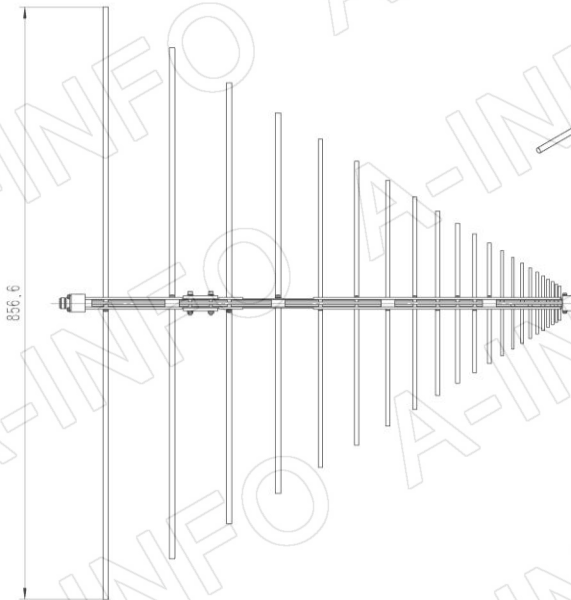

Technical Specification

| P/N:DS-18300 | |
|----------------------|-------------------------|
| Frequency Range(GHz) | 0.18 - 3.0 |
| Gain(dBi) | 6 Typ. |
| Polarization | Linear |
| 3dB Beamwidth(deg) | E Plane: 70 - 30 |
| | H Plane: 143 - 90 |
| VSWR | 2.0:1 Typ. / 3.0:1 Max. |
| Output | N-Female |
| Average Power(W CW) | 300 (150 @ 3.0GHz) |
| Peak Power(KW) | 3 |
| Material | Al |
| Size(mm) | 856.6 x 53.1 x 745.3 |
| Net Weight(Kg) | 0.90 Around |

| P/N:DS-18300C | |
|----------------------|-------------------------|
| Frequency Range(GHz) | 0.18 - 3.0 |
| Gain(dBi) | 6 Typ. |
| Polarization | Linear |
| 3dB Beamwidth(deg) | E Plane: 70 - 30 |
| | H Plane: 143 - 90 |
| VSWR | 2.0:1 Typ. / 3.0:1 Max. |
| Output | N-Female |
| Average Power(W CW) | 300 (150 @ 3.0GHz) |
| Peak Power(KW) | 3 |
| Material | Al |
| Size(mm) | 856.6 x 80 x 737.4 |
| Net Weight(Kg) | 1.00 Around |

| P/N:DS-18300E | |
|----------------------|-------------------------|
| Frequency Range(GHz) | 0.18 - 3.0 |
| Gain(dBi) | 6 Typ. |
| Polarization | Linear |
| 3dB Beamwidth(deg) | E Plane: 70 - 30 |
| | H Plane: 143 - 90 |
| VSWR | 2.0:1 Typ. / 3.0:1 Max. |
| Output | N-Female |
| Average Power(W CW) | 300 (150 @ 3.0GHz) |
| Peak Power(KW) | 3 |
| Material | Al |
| Size(mm) | 856.6 x 52 x 979 |
| Net Weight(Kg) | 1.35 Around |

Website: www.ainfoinc.com
Email: sales@ainfoinc.com

Outline Drawing (Size: mm)

DS-18300 (P/N: DS-18300)

DS-18300 with Mounting Bracket (Option, P/N: DS-20200-MB)

DS-18300 with Mounting Bracket for Tripod Application (Option, P/N: DS-20200-MBA)