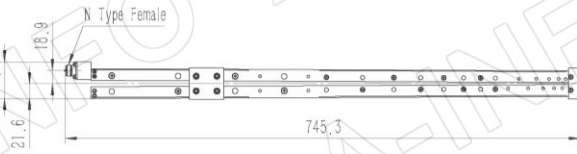

Technical Specification

| P/N:DS-18300 | |
|----------------------|-------------------------|
| Frequency Range(GHz) | 0.18 - 3.0 |
| Gain(dBi) | 6 Typ. |
| Polarization | Linear |
| 3dB Beamwidth(deg) | E Plane: 70 - 30 |
| | H Plane: 143 - 90 |
| VSWR | 2.0:1 Typ. / 3.0:1 Max. |
| Output | N-Female |
| Average Power(W CW) | 300 (150 @ 3.0GHz) |
| Peak Power(KW) | 3 |
| Material | Al |
| Size(mm) | 856.6 x 53.1 x 745.3 |
| Net Weight(Kg) | 0.90 Around |

| P/N:DS-18300C | |
|----------------------|-------------------------|
| Frequency Range(GHz) | 0.18 - 3.0 |
| Gain(dBi) | 6 Typ. |
| Polarization | Linear |
| 3dB Beamwidth(deg) | E Plane: 70 - 30 |
| | H Plane: 143 - 90 |
| VSWR | 2.0:1 Typ. / 3.0:1 Max. |
| Output | N-Female |
| Average Power(W CW) | 300 (150 @ 3.0GHz) |
| Peak Power(KW) | 3 |
| Material | Al |
| Size(mm) | 856.6 x 80 x 737.4 |
| Net Weight(Kg) | 1.00 Around |

| P/N:DS-18300E | |
|----------------------|-------------------------|
| Frequency Range(GHz) | 0.18 - 3.0 |
| Gain(dBi) | 6 Typ. |
| Polarization | Linear |
| 3dB Beamwidth(deg) | E Plane: 70 - 30 |
| | H Plane: 143 - 90 |
| VSWR | 2.0:1 Typ. / 3.0:1 Max. |
| Output | N-Female |
| Average Power(W CW) | 300 (150 @ 3.0GHz) |
| Peak Power(KW) | 3 |
| Material | Al |
| Size(mm) | 856.6 x 52 x 979 |
| Net Weight(Kg) | 1.35 Around |

Website: www.ainfoinc.com
Email: sales@ainfoinc.com

Outline Drawing (Size: mm)

DS-18300 (P/N: DS-18300)

DS-18300 with Mounting Bracket (Option, P/N: DS-20200-MB)

DS-18300 with Mounting Bracket for Tripod Application (Option, P/N: DS-20200-MBA)