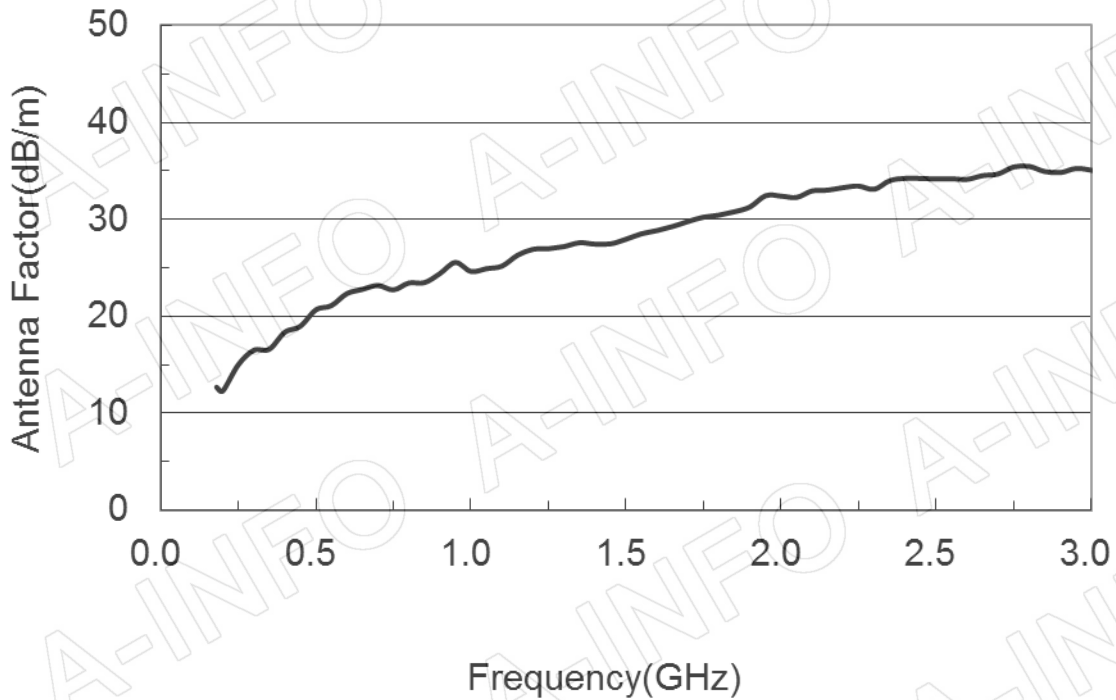

2. Antenna Factor