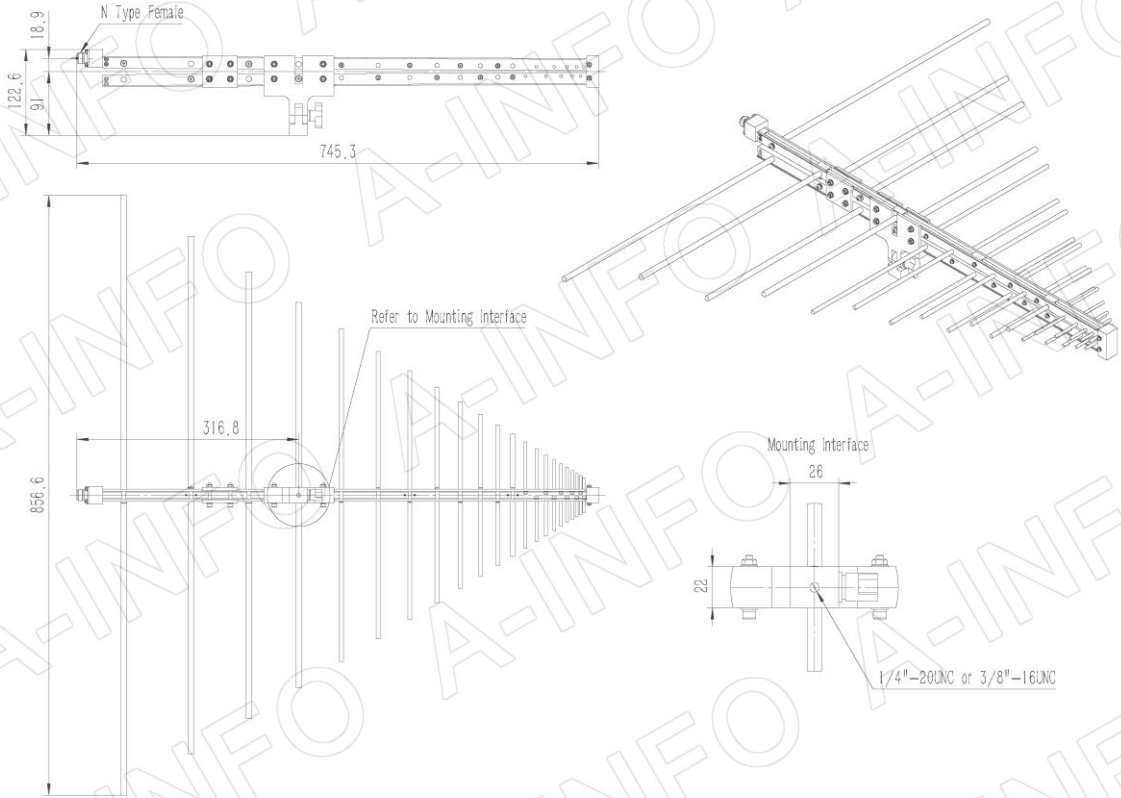

Technical Specification

| P/N:DS-18300 | |
|----------------------|-------------------------|
| Frequency Range(GHz) | 0.18 - 3.0 |
| Gain(dBi) | 6 Typ. |
| Polarization | Linear |
| 3dB Beamwidth(deg) | E Plane: 70 - 30 |
| | H Plane: 143 - 90 |
| VSWR | 2.0:1 Typ. / 3.0:1 Max. |
| Output | N-Female |
| Average Power(W CW) | 300 (150 @ 3.0GHz) |
| Peak Power(KW) | 3 |
| Material | Al |
| Size(mm) | 856.6 x 53.1 x 745.3 |
| Net Weight(Kg) | 0.90 Around |

| P/N:DS-18300C | |
|----------------------|-------------------------|
| Frequency Range(GHz) | 0.18 - 3.0 |
| Gain(dBi) | 6 Typ. |
| Polarization | Linear |
| 3dB Beamwidth(deg) | E Plane: 70 - 30 |
| | H Plane: 143 - 90 |
| VSWR | 2.0:1 Typ. / 3.0:1 Max. |
| Output | N-Female |
| Average Power(W CW) | 300 (150 @ 3.0GHz) |
| Peak Power(KW) | 3 |
| Material | Al |
| Size(mm) | 856.6 x 80 x 737.4 |
| Net Weight(Kg) | 1.00 Around |

| P/N:DS-18300E | |
|----------------------|-------------------------|
| Frequency Range(GHz) | 0.18 - 3.0 |
| Gain(dBi) | 6 Typ. |
| Polarization | Linear |
| 3dB Beamwidth(deg) | E Plane: 70 - 30 |
| | H Plane: 143 - 90 |
| VSWR | 2.0:1 Typ. / 3.0:1 Max. |
| Output | N-Female |
| Average Power(W CW) | 300 (150 @ 3.0GHz) |
| Peak Power(KW) | 3 |
| Material | Al |
| Size(mm) | 856.6 x 52 x 979 |
| Net Weight(Kg) | 1.35 Around |

Website: www.ainfoinc.com
Email: sales@ainfoinc.com

Outline Drawing (Size: mm)

DS-18300 (P/N: DS-18300)

DS-18300 with Mounting Bracket (Option, P/N: DS-20200-MB)

DS-18300 with Mounting Bracket for Tripod Application (Option, P/N: DS-20200-MBA)