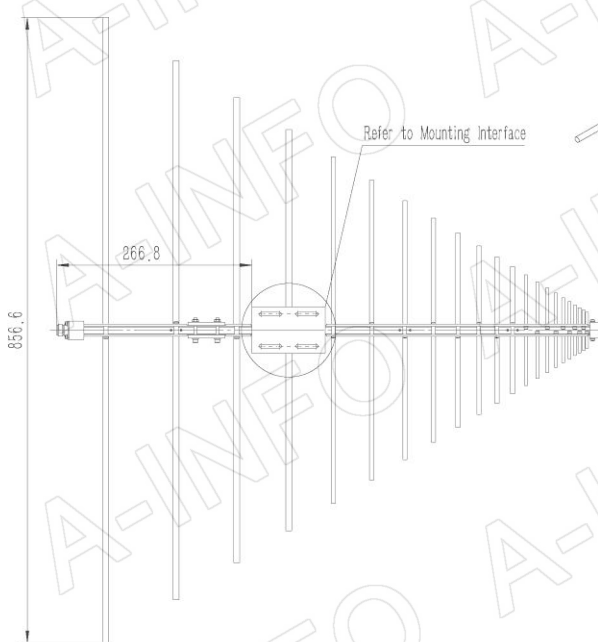

Technical Specification

| P/N:DS-18300 | |
|----------------------|-------------------------|
| Frequency Range(GHz) | 0.18 - 3.0 |
| Gain(dBi) | 6 Typ. |
| Polarization | Linear |
| 3dB Beamwidth(deg) | E Plane: 70 - 30 |
| | H Plane: 143 - 90 |
| VSWR | 2.0:1 Typ. / 3.0:1 Max. |
| Output | N-Female |
| Average Power(W CW) | 300 (150 @ 3.0GHz) |
| Peak Power(KW) | 3 |
| Material | Al |
| Size(mm) | 856.6 x 53.1 x 745.3 |
| Net Weight(Kg) | 0.90 Around |

| P/N:DS-18300C | |
|----------------------|-------------------------|
| Frequency Range(GHz) | 0.18 - 3.0 |
| Gain(dBi) | 6 Typ. |
| Polarization | Linear |
| 3dB Beamwidth(deg) | E Plane: 70 - 30 |
| | H Plane: 143 - 90 |
| VSWR | 2.0:1 Typ. / 3.0:1 Max. |
| Output | N-Female |
| Average Power(W CW) | 300 (150 @ 3.0GHz) |
| Peak Power(KW) | 3 |
| Material | Al |
| Size(mm) | 856.6 x 80 x 737.4 |
| Net Weight(Kg) | 1.00 Around |

| P/N:DS-18300E | |
|----------------------|-------------------------|
| Frequency Range(GHz) | 0.18 - 3.0 |
| Gain(dBi) | 6 Typ. |
| Polarization | Linear |
| 3dB Beamwidth(deg) | E Plane: 70 - 30 |
| | H Plane: 143 - 90 |
| VSWR | 2.0:1 Typ. / 3.0:1 Max. |
| Output | N-Female |
| Average Power(W CW) | 300 (150 @ 3.0GHz) |
| Peak Power(KW) | 3 |
| Material | Al |
| Size(mm) | 856.6 x 52 x 979 |
| Net Weight(Kg) | 1.35 Around |

Website: www.ainfoinc.com
Email: sales@ainfoinc.com

Outline Drawing (Size: mm)

DS-18300 (P/N: DS-18300)

DS-18300 with Mounting Bracket (Option, P/N: DS-20200-MB)

DS-18300 with Mounting Bracket for Tripod Application (Option, P/N: DS-20200-MBA)