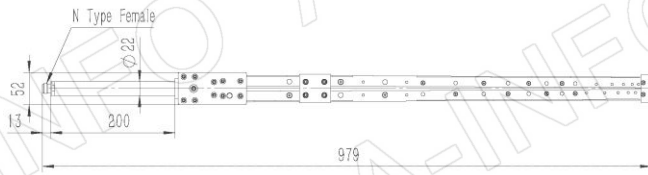

DS-18300E (P/N: DS-18300E)

AINFO Inc.

Page 4 of 7

China(Beijing): Tel: (+86) 10-6266-7326,
China(Chengdu): Tel: (+86) 28-8519-2786,
USA: Tel: (+1) 949-639-9688,

(+86) 10-6266-7327 Fax: (+86) 10-6266-7379
(+86) 28-8519-3044 Fax: (+86) 28-8519-3068
(+1) 949-639-9608 Fax: (+1) 949-639-9670

Website: www.ainfoinc.com
Email: sales@ainfoinc.com