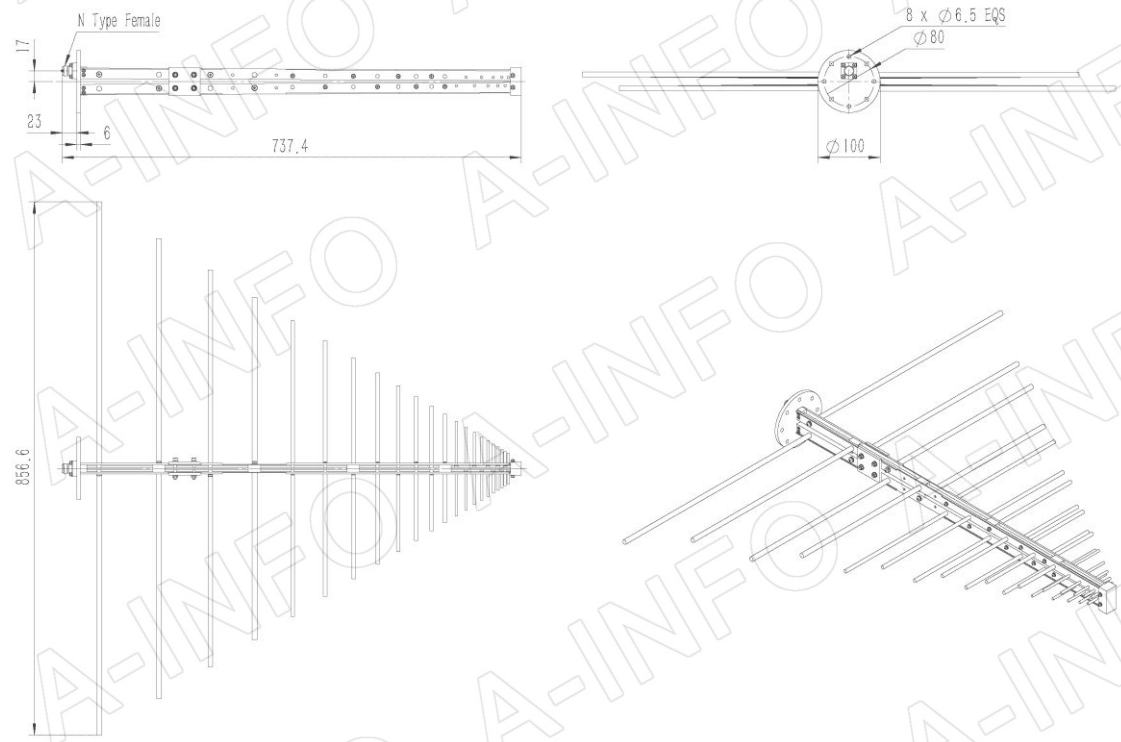

DS-18300C (P/N: DS-18300C)