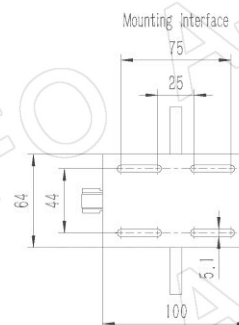

Technical Specification

| P/N:DS-18300 | |
|----------------------|-------------------------|
| Frequency Range(GHz) | 0.18 - 3.0 |
| Gain(dBi) | 6 Typ. |
| Polarization | Linear |
| 3dB Beamwidth(deg) | E Plane: 70 - 30 |
| | H Plane: 143 - 90 |
| VSWR | 2.0:1 Typ. / 3.0:1 Max. |
| Output | N-Female |
| Average Power(W CW) | 300 (150 @ 3.0GHz) |
| Peak Power(KW) | 3 |
| Material | Al |
| Size(mm) | 856.6 x 53.1 x 745.3 |
| Net Weight(Kg) | 0.90 Around |

| P/N:DS-18300C | |
|----------------------|-------------------------|
| Frequency Range(GHz) | 0.18 - 3.0 |
| Gain(dBi) | 6 Typ. |
| Polarization | Linear |
| 3dB Beamwidth(deg) | E Plane: 70 - 30 |
| | H Plane: 143 - 90 |
| VSWR | 2.0:1 Typ. / 3.0:1 Max. |
| Output | N-Female |
| Average Power(W CW) | 300 (150 @ 3.0GHz) |
| Peak Power(KW) | 3 |
| Material | Al |
| Size(mm) | 856.6 x 80 x 737.4 |
| Net Weight(Kg) | 1.00 Around |

| P/N:DS-18300E | |
|----------------------|-------------------------|
| Frequency Range(GHz) | 0.18 - 3.0 |
| Gain(dBi) | 6 Typ. |
| Polarization | Linear |
| 3dB Beamwidth(deg) | E Plane: 70 - 30 |
| | H Plane: 143 - 90 |
| VSWR | 2.0:1 Typ. / 3.0:1 Max. |
| Output | N-Female |
| Average Power(W CW) | 300 (150 @ 3.0GHz) |
| Peak Power(KW) | 3 |
| Material | Al |
| Size(mm) | 856.6 x 52 x 979 |
| Net Weight(Kg) | 1.35 Around |

Website: www.ainfoinc.com
Email: sales@ainfoinc.com

Outline Drawing (Size: mm)

DS-18300 (P/N: DS-18300)

DS-18300 with Mounting Bracket (Option, P/N: DS-20200-MB)

DS-18300 with Mounting Bracket for Tripod Application (Option, P/N: DS-20200-MBA)