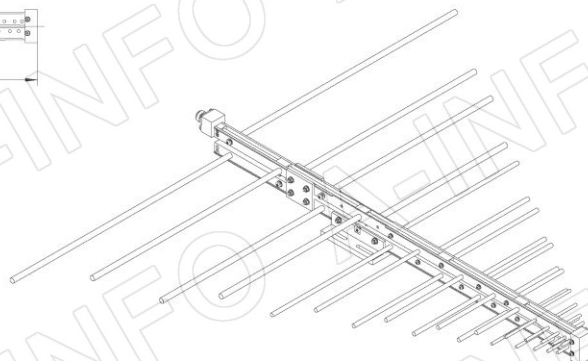

Technical Specification

| P/N:DS-18300 | |
|----------------------|-------------------------|
| Frequency Range(GHz) | 0.18 - 3.0 |
| Gain(dBi) | 6 Typ. |
| Polarization | Linear |
| 3dB Beamwidth(deg) | E Plane: 70 - 30 |
| | H Plane: 143 - 90 |
| VSWR | 2.0:1 Typ. / 3.0:1 Max. |
| Output | N-Female |
| Average Power(W CW) | 300 (150 @ 3.0GHz) |
| Peak Power(KW) | 3 |
| Material | Al |
| Size(mm) | 856.6 x 53.1 x 745.3 |
| Net Weight(Kg) | 0.90 Around |

| P/N:DS-18300C | |
|----------------------|-------------------------|
| Frequency Range(GHz) | 0.18 - 3.0 |
| Gain(dBi) | 6 Typ. |
| Polarization | Linear |
| 3dB Beamwidth(deg) | E Plane: 70 - 30 |
| | H Plane: 143 - 90 |
| VSWR | 2.0:1 Typ. / 3.0:1 Max. |
| Output | N-Female |
| Average Power(W CW) | 300 (150 @ 3.0GHz) |
| Peak Power(KW) | 3 |
| Material | Al |
| Size(mm) | 856.6 x 80 x 737.4 |
| Net Weight(Kg) | 1.00 Around |

| P/N:DS-18300E | |
|----------------------|-------------------------|
| Frequency Range(GHz) | 0.18 - 3.0 |
| Gain(dBi) | 6 Typ. |
| Polarization | Linear |
| 3dB Beamwidth(deg) | E Plane: 70 - 30 |
| | H Plane: 143 - 90 |
| VSWR | 2.0:1 Typ. / 3.0:1 Max. |
| Output | N-Female |
| Average Power(W CW) | 300 (150 @ 3.0GHz) |
| Peak Power(KW) | 3 |
| Material | Al |
| Size(mm) | 856.6 x 52 x 979 |
| Net Weight(Kg) | 1.35 Around |

Website: www.ainfoinc.com
Email: sales@ainfoinc.com

Outline Drawing (Size: mm)

DS-18300 (P/N: DS-18300)

DS-18300 with Mounting Bracket (Option, P/N: DS-20200-MB)

DS-18300 with Mounting Bracket for Tripod Application (Option, P/N: DS-20200-MBA)