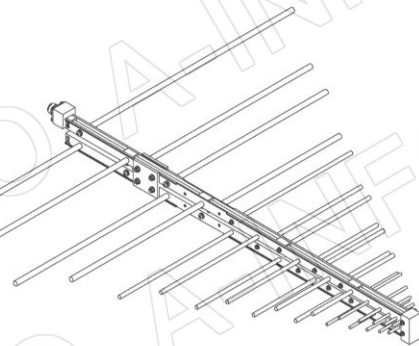

Technical Specification

| P/N:DS-18300 | |
|----------------------|-------------------------|
| Frequency Range(GHz) | 0.18 - 3.0 |
| Gain(dBi) | 6 Typ. |
| Polarization | Linear |
| 3dB Beamwidth(deg) | E Plane: 70 - 30 |
| | H Plane: 143 - 90 |
| VSWR | 2.0:1 Typ. / 3.0:1 Max. |
| Output | N-Female |
| Average Power(W CW) | 300 (150 @ 3.0GHz) |
| Peak Power(KW) | 3 |
| Material | Al |
| Size(mm) | 856.6 x 53.1 x 745.3 |
| Net Weight(Kg) | 0.90 Around |

| P/N:DS-18300C | |
|----------------------|-------------------------|
| Frequency Range(GHz) | 0.18 - 3.0 |
| Gain(dBi) | 6 Typ. |
| Polarization | Linear |
| 3dB Beamwidth(deg) | E Plane: 70 - 30 |
| | H Plane: 143 - 90 |
| VSWR | 2.0:1 Typ. / 3.0:1 Max. |
| Output | N-Female |
| Average Power(W CW) | 300 (150 @ 3.0GHz) |
| Peak Power(KW) | 3 |
| Material | Al |
| Size(mm) | 856.6 x 80 x 737.4 |
| Net Weight(Kg) | 1.00 Around |

| P/N:DS-18300E | |
|----------------------|-------------------------|
| Frequency Range(GHz) | 0.18 - 3.0 |
| Gain(dBi) | 6 Typ. |
| Polarization | Linear |
| 3dB Beamwidth(deg) | E Plane: 70 - 30 |
| | H Plane: 143 - 90 |
| VSWR | 2.0:1 Typ. / 3.0:1 Max. |
| Output | N-Female |
| Average Power(W CW) | 300 (150 @ 3.0GHz) |
| Peak Power(KW) | 3 |
| Material | Al |
| Size(mm) | 856.6 x 52 x 979 |
| Net Weight(Kg) | 1.35 Around |

Website: www.ainfoinc.com
Email: sales@ainfoinc.com

Outline Drawing (Size: mm)

DS-18300 (P/N: DS-18300)

DS-18300 with Mounting Bracket (Option, P/N: DS-20200-MB)

DS-18300 with Mounting Bracket for Tripod Application (Option, P/N: DS-20200-MBA)