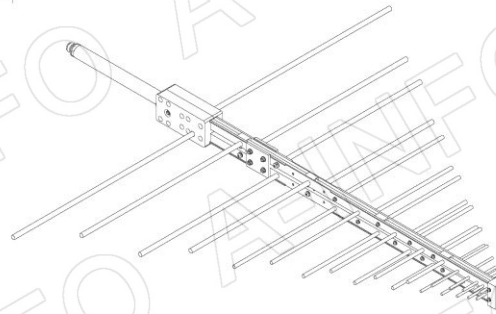

DS-18300E (P/N: DS-18300E)

AINFO Inc.

Page 4 of 7

China(Beijing): Tel: (+86) 10-6266-7326,
China(Chengdu): Tel: (+86) 28-8519-2786,
USA: Tel: (+1) 949-639-9688,

(+86) 10-6266-7327 Fax: (+86) 10-6266-7379
(+86) 28-8519-3044 Fax: (+86) 28-8519-3068
(+1) 949-639-9608 Fax: (+1) 949-639-9670

Website: www.ainfoinc.com
Email: sales@ainfoinc.com